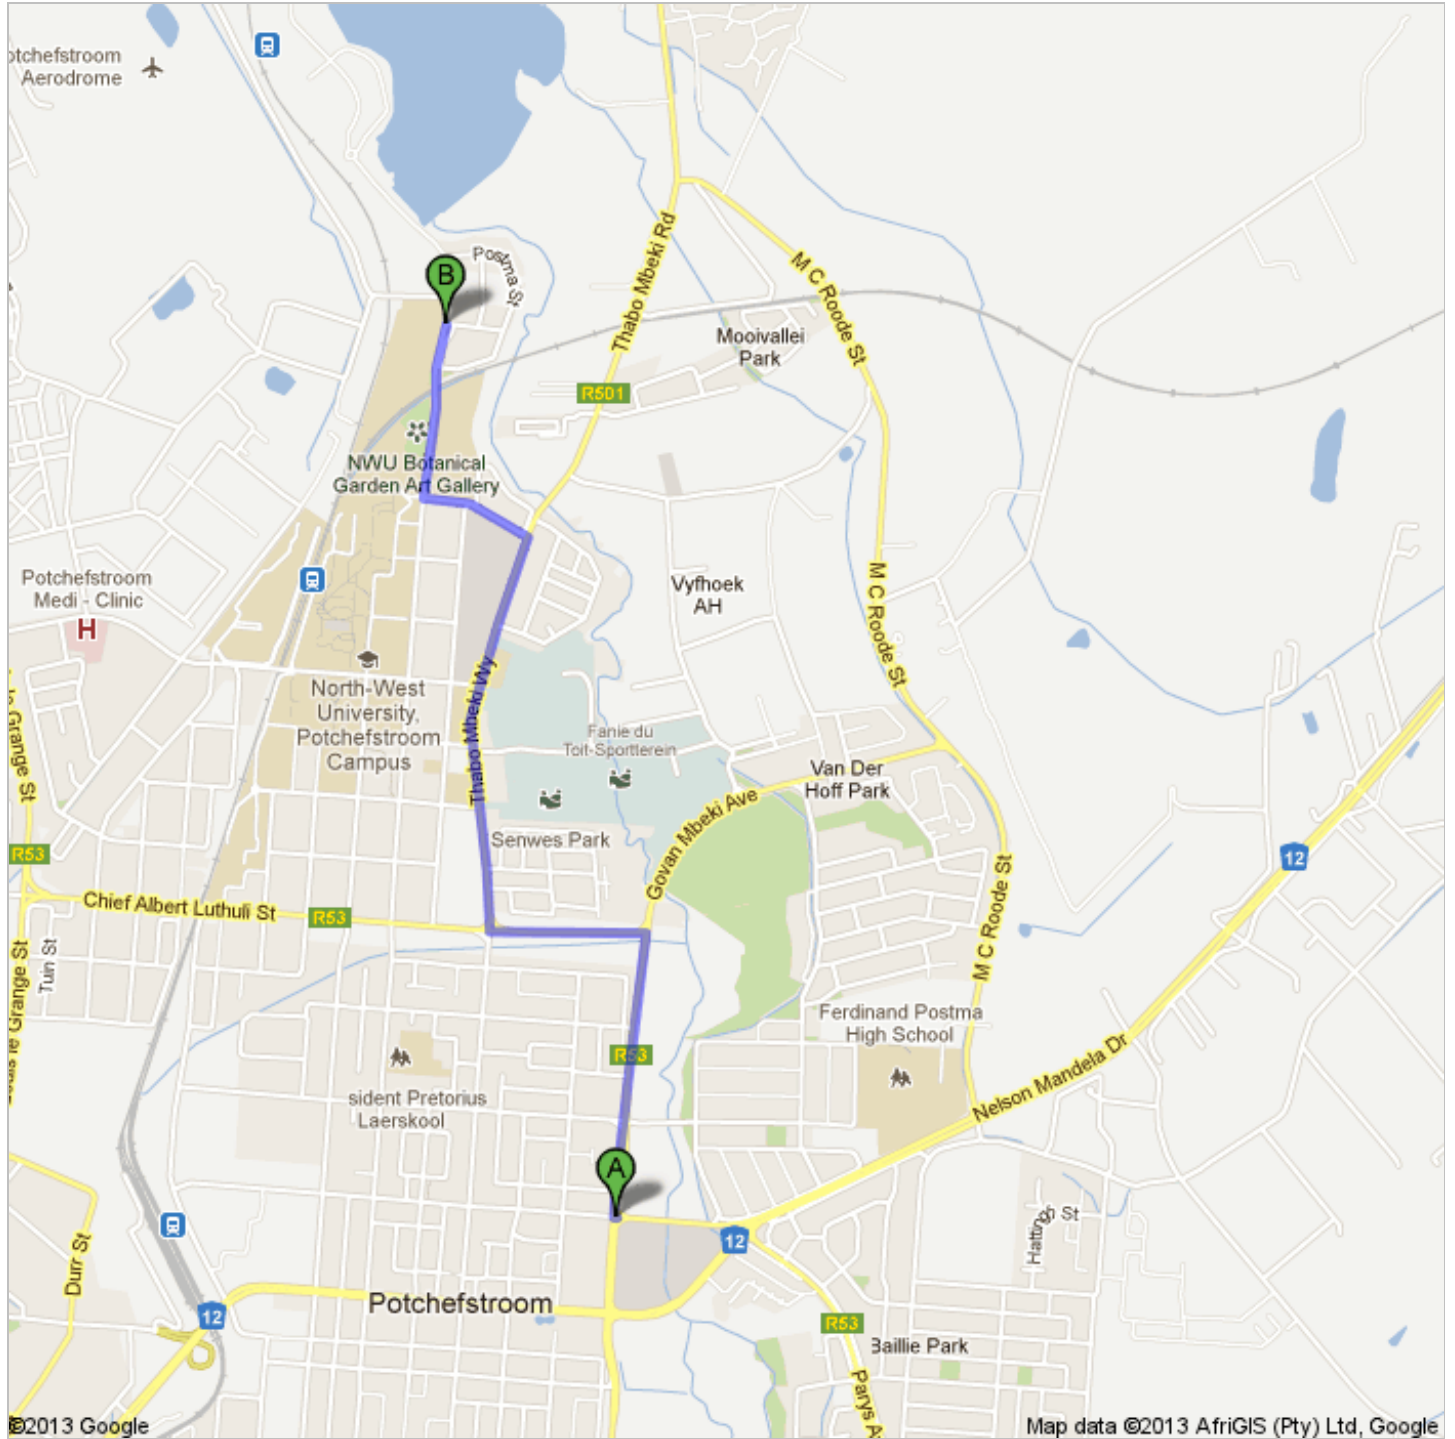

### Directions to Calderbank Ave

4,7 km – about 7 mins

GPS Coordinates -26.677872,27.096249

**Road Lodge Potchefstroom**

915 Govan Mbeki Drive, Corner Govan Mbeki Drive & Dr James Moroka Avenue,  
Next to Mooi River Mall, Johannesburg 2531

- |    |  |                           |
|----|--|---------------------------|
| 1. | Head <b>west</b> on <b>James Moroka St</b> toward <b>Govan Mbeki Ave</b> | go 15 m<br>total 15 m     |
|    | 2. Take the 1st right onto <b>Govan Mbeki Ave</b><br>About 2 mins        | go 1,2 km<br>total 1,2 km |
|    | 3. Turn left onto <b>Chief Albert Luthuli St/R53</b><br>About 53 secs    | go 650 m<br>total 1,9 km  |
|    | 4. Turn right onto <b>Thabo Mbeki Wy</b><br>About 2 mins                 | go 1,7 km<br>total 3,5 km |
|    | 5. Turn left onto <b>Gerrit Dekker St</b><br>About 59 secs               | go 450 m<br>total 4,0 km  |
|    | 6. Take the 3rd right onto <b>Calderbank Ave</b><br>About 1 min          | go 750 m<br>total 4,7 km  |

Calderbank Ave

These directions are for planning purposes only. You may find that construction projects, traffic, weather, or other events may cause conditions to differ from the map results, and you should plan your route accordingly. You must obey all signs or notices regarding your route.